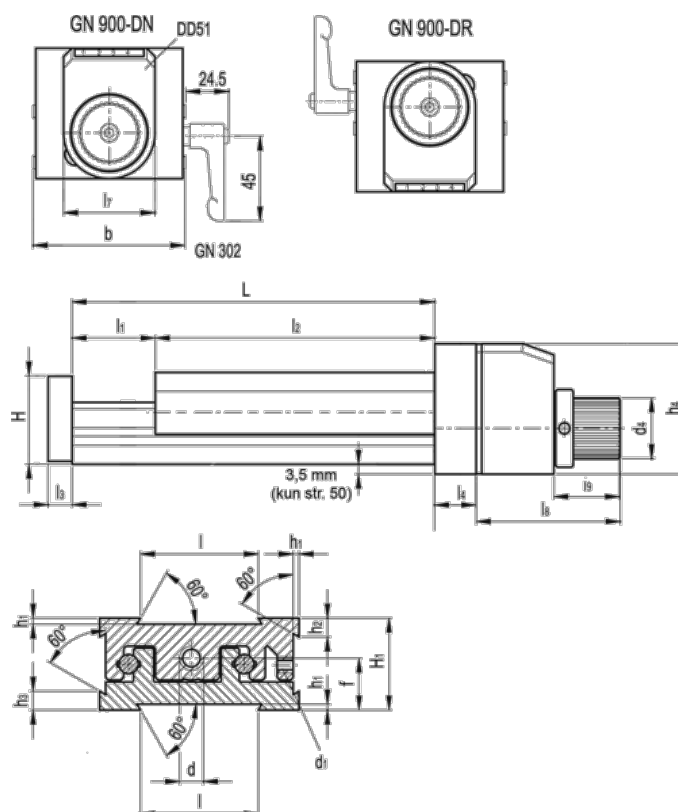

Data Sheet

Article number: 20777020

Description: Adjustable slide unit
GN 900-80-145-25-DR-2

Measures

b = 80	h2 = 10.0	l7 = 33
d = M8x1	h3 = 10.0	l8 = 55
d1 = M5	h4 = 51	l9 = 27
d4 = 22	l = 50	
f = 20.5	L - l1 = 145-25	
H = 35.5	l2 = 120	
h1 = 2.0	l3 = 8	
H1 = 36	l4 = 16	